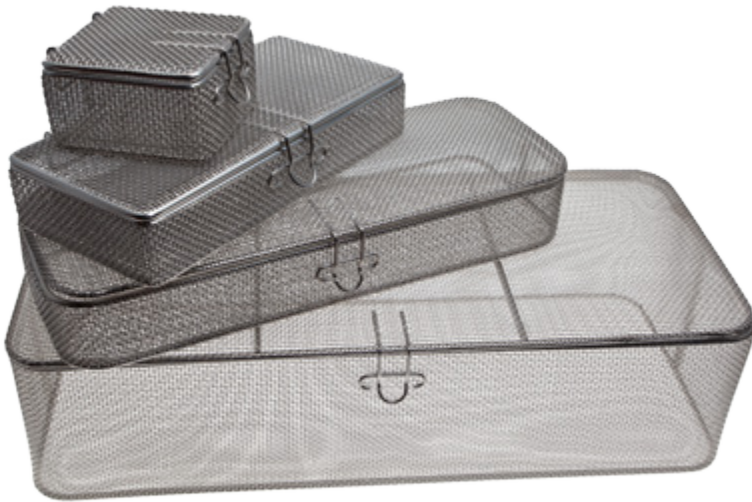

Einloch & doppel Endoskop
Singel & double Scope

Article No.	Size
MC.695.01	452x83x44mm

Doppel Endoskop
Double Scope

Article No.	Size
MC.694.02	272x103x44mm

Doppel Endoskop
Double Scope

Article No.	Size
MC.695.02	452x103x44mm

SIEBKORB FEINE MASCHEN / BODEN
BASKET FINE MESH / BOTTOM

Siebkorb feine Maschen

Article No.	Size
MC.020.20	80x40x20mm
MC.020.30	80x40x30mm
MC.021.01	80x80x40mm
MC.021.30	80x40x30mm
MC.021.24	105x70x25mm
MC.021.10	190x85x100mm
MC.023.35	200x100x35mm
MC.024.50	220x140x50mm
MC.024.40	235x155x40mm
MC.026.40	240x90x40mm
MC.026.35	240x120x35mm
MC.025.35	275x175x35mm